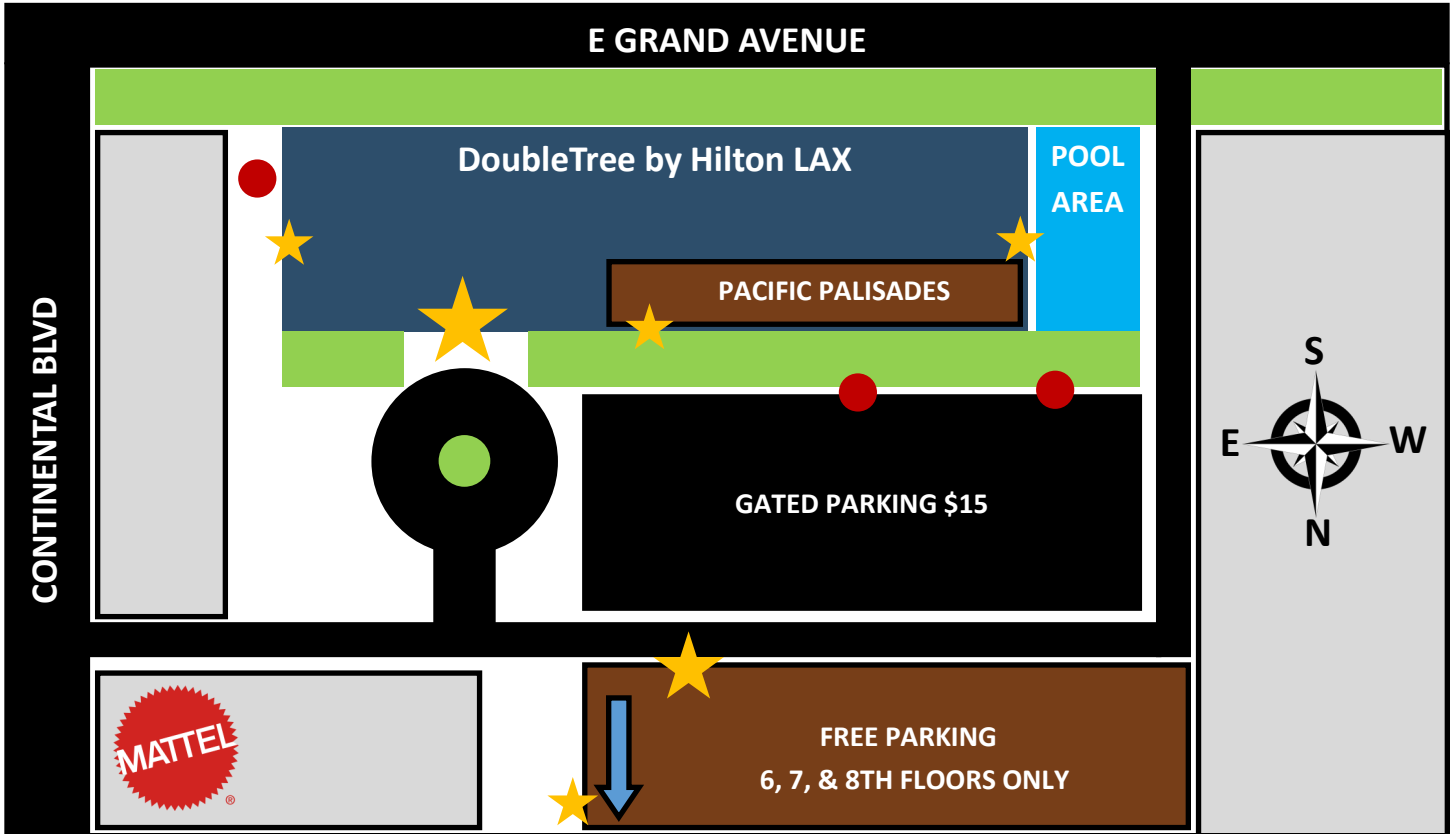

DoubleTree by Hilton LAX | El Segundo Welcomes

Mobile Moroccan Consulate

Property Map and Parking Guide

★ ENTRANCE ● SMOKING PARKING STRUCTURE ELEVATORS

Dear Guests,

Please park on the appropriate floors of the parking structure to avoid ticketing/towing.

Elevators are accessible to the NE corner of the parking structure.

You may enter the hotel through the main lobby entrance at the round-a-bout. The Pacific Palisades Ballroom is located down the right corridor to the right.

Restrooms are located down the left corridor to the left.

Please do not congregate in the hallways; use the lobby, outdoor patio, or grass lawn located along both the front of the hotel and the Grand Ave side. Thank you!